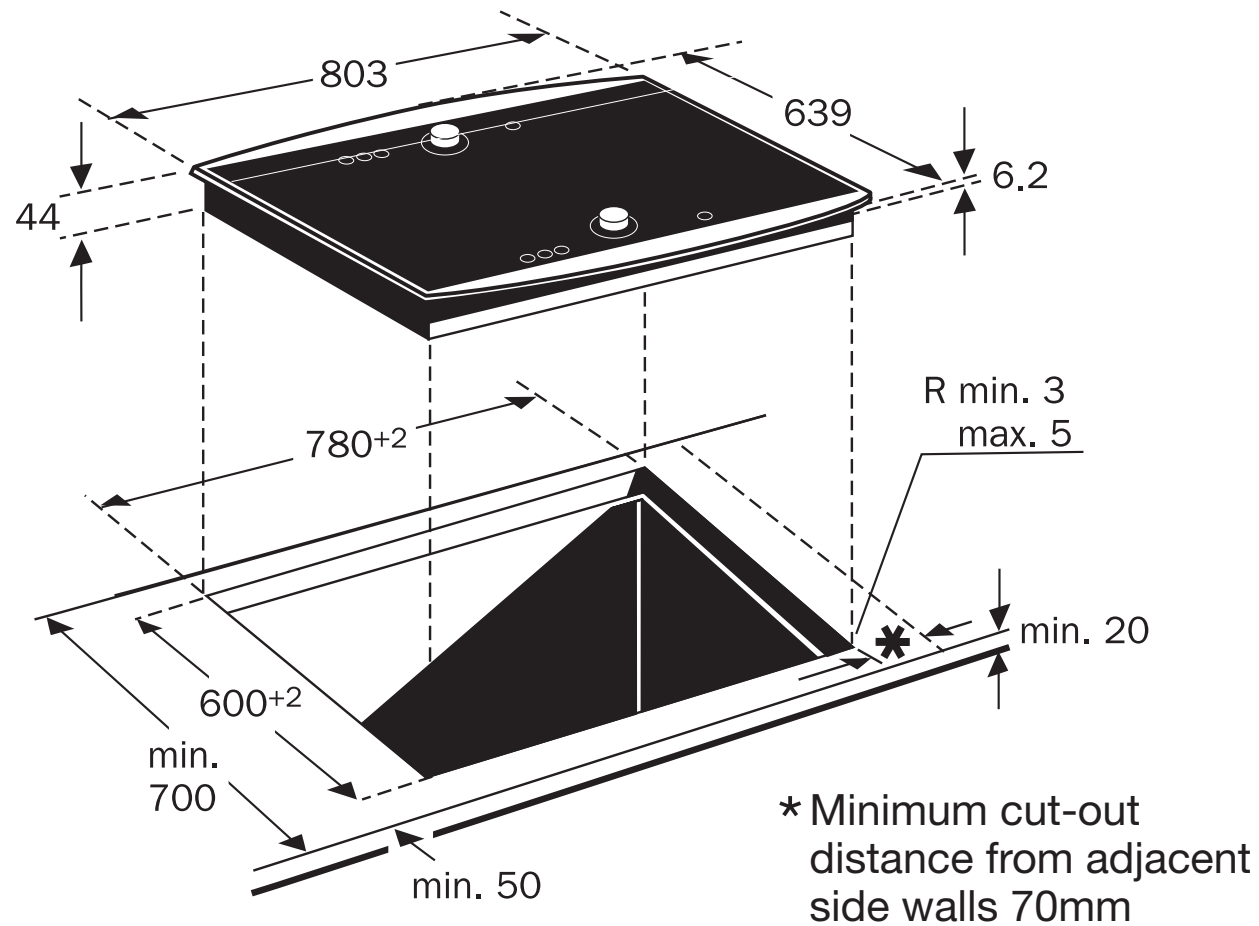

# Series 5. Ceramic dual controlled Island hob

T15B8

The line drawings are provided as a guide to general dimensions only and are subject to amendment without prior notice. For full dimensional and installation details please refer to the documentation supplied with the appliance.