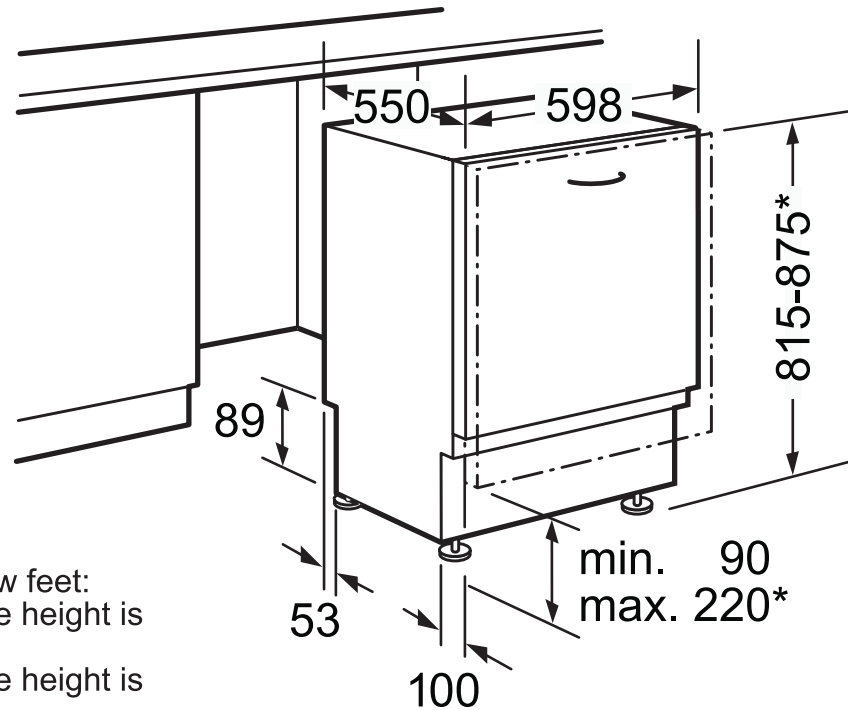

Series 4. Fully integrated dishwasher

S51M63X0GB

* Because of height-adjustable screw feet:
when appliance height is 815, base height is
90-160mm
when appliance height is 875, base height is
150-220mm

The line drawings are provided as a guide to general dimensions only and are subject to amendment without prior notice.
For full dimensional and installation details please refer to the documentation supplied with the appliance.