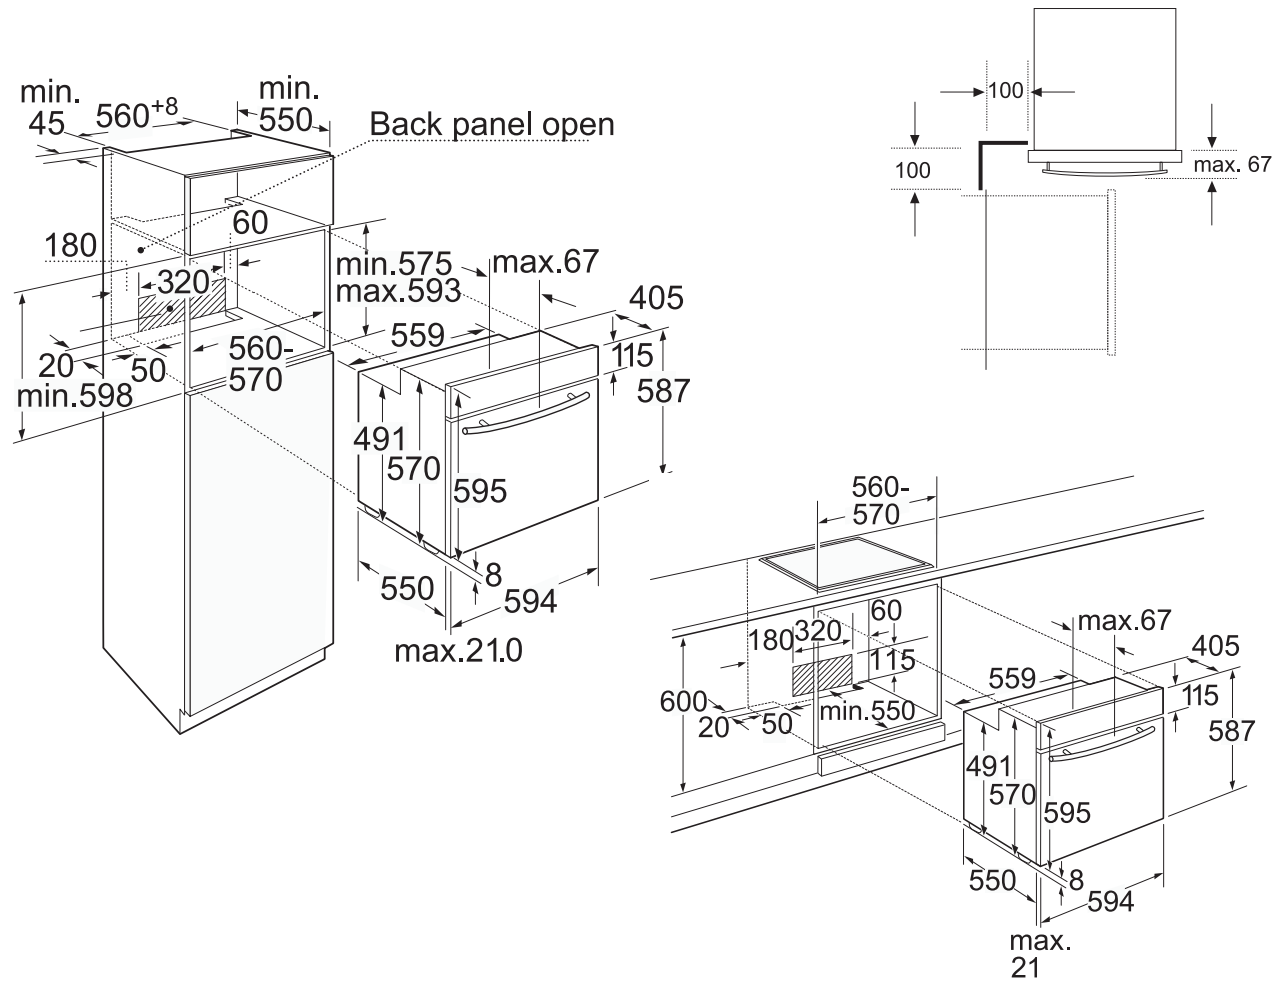

Series | Single oven

BI4M42

www.neff.co.uk

The line drawings are provided as a guide to general dimensions only and are subject to amendment without prior notice. For full dimensional and installation details please refer to the documentation supplied with the appliance.