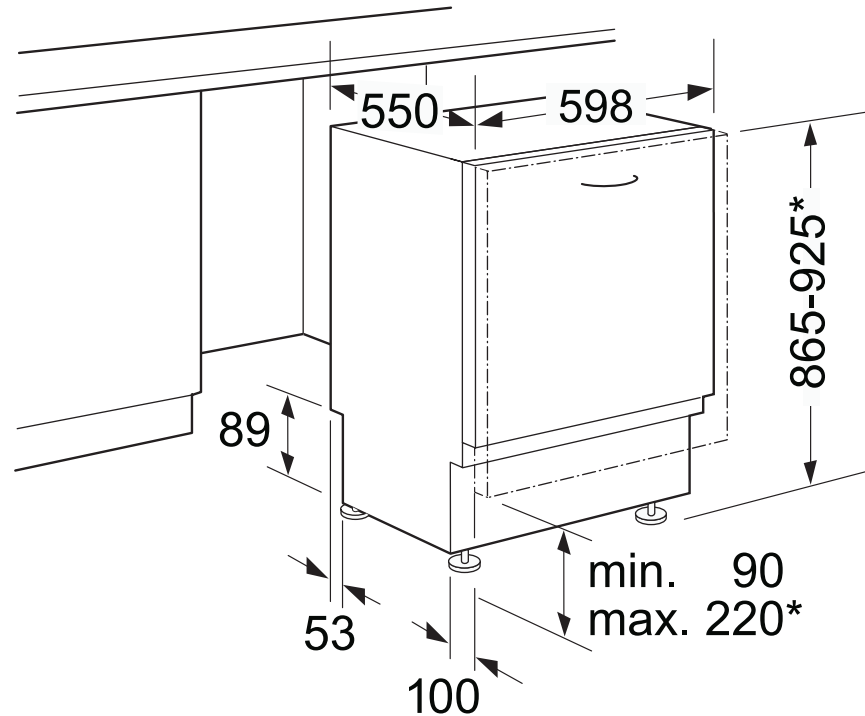

Series 3 Fully integrated

S52E50

www.neff.co.uk

- ** Stainless steel fascia up to max. 143mm
- * Because of height-adjustable screw feet:
when appliance height is 865, base height is 90-160mm
when appliance height is 925, base height is 150-220mm

The line drawings are provided as a guide to general dimensions only and are subject to amendment without prior notice. For full dimensional and installation details please refer to the documentation supplied with the appliance.